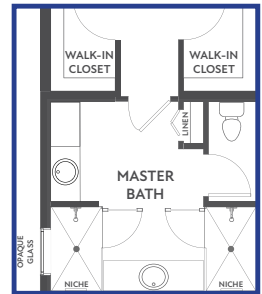

SIERRA

CONTEMPO

LUXE

MODERNA

FIRST FLOOR

SECOND FLOOR

MASTER BATH: DOUBLE SHOWER PERMITTED OPTION

SECOND MASTER PERMITTED OPTION

- 6 BEDROOMS
- 4 BATHS
- GREAT ROOM
- LOFT
- DINING ROOM
- 2 CAR GARAGE

- 1,737 1ST FLOOR AC SQ. FT.
- 1,142 2ND FLOOR AC SQ. FT.
- 2,879 AC SQ. FT.
- 411 GARAGE SQ. FT.
- 154 LANAI SQ. FT.
- 47 ENTRY SQ. FT.
- 3,491 TOTAL SQ. FT.