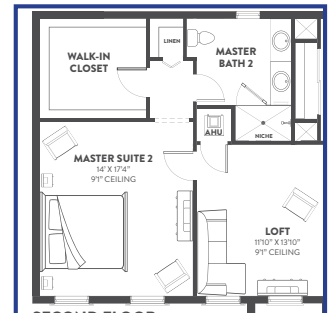

SIERRA

CONTEMPO

LUXE

MODERNA

FIRST FLOOR

SECOND FLOOR

MASTER BATH: DOUBLE SHOWER PERMITTED OPTION

SECOND MASTER PERMITTED OPTION

- 6 BEDROOMS
- 4 BATHS
- GREAT ROOM
- LOFT
- DINING ROOM
- 2 CAR GARAGE

- 1,737 1ST FLOOR AC SQ. FT.
- 1,142 2ND FLOOR AC SQ. FT.
- 2,879 AC SQ. FT.
- 411 GARAGE SQ. FT.
- 154 LANAI SQ. FT.
- 47 ENTRY SQ. FT.
- 3,491 TOTAL SQ. FT.

DECORATED
MODEL