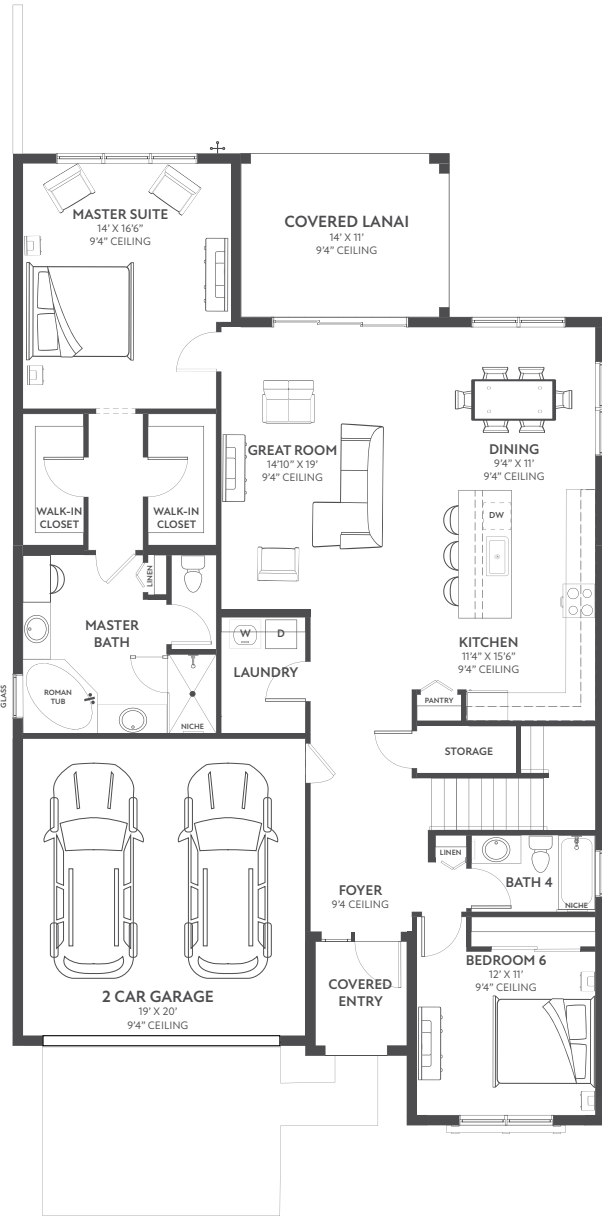

SIERRA

CONTEMPO

LUXE

MODERNA

FIRST FLOOR

SECOND FLOOR

MASTER BATH: DOUBLE SHOWER PERMITTED OPTION

SECOND MASTER PERMITTED OPTION

- 6 BEDROOMS
- 4 BATHS
- GREAT ROOM
- LOFT
- DINING ROOM
- 2 CAR GARAGE

- 1,737 1ST FLOOR AC SQ. FT.
- 1,142 2ND FLOOR AC SQ. FT.
- 2,879 AC SQ. FT.
- 411 GARAGE SQ. FT.
- 154 LANAI SQ. FT.
- 47 ENTRY SQ. FT.
- 3,491 TOTAL SQ. FT.

DECORATED
MODEL