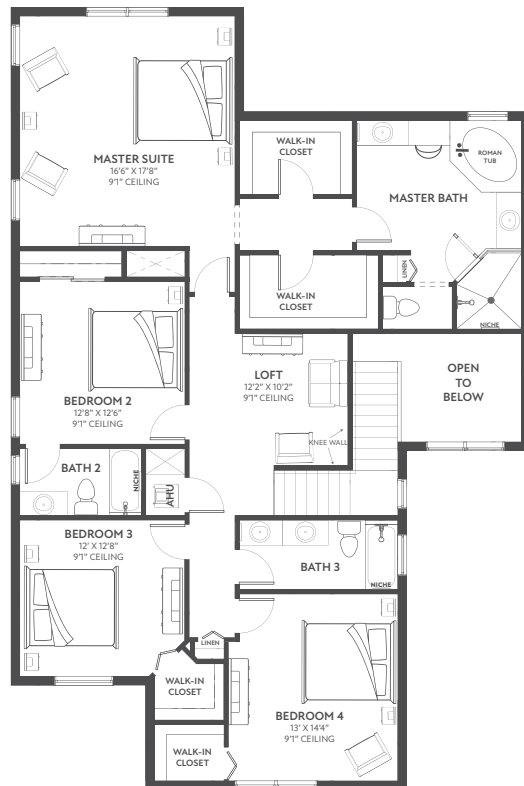

RIVIERA

CONTEMPO

LUXE

MODERNA

FIRST FLOOR

SECOND FLOOR

5 BEDROOMS

4 BATHS

GREAT ROOM

LOFT

DINING ROOM

3 CAR GARAGE

1,311 1ST FLOOR AC SQ. FT.

1,706 2ND FLOOR AC SQ. FT.

3,017 AC SQ. FT.

655 GARAGE SQ. FT.

176 LANAI SQ. FT.

54 ENTRY SQ. FT.

3,901 TOTAL SQ. FT.