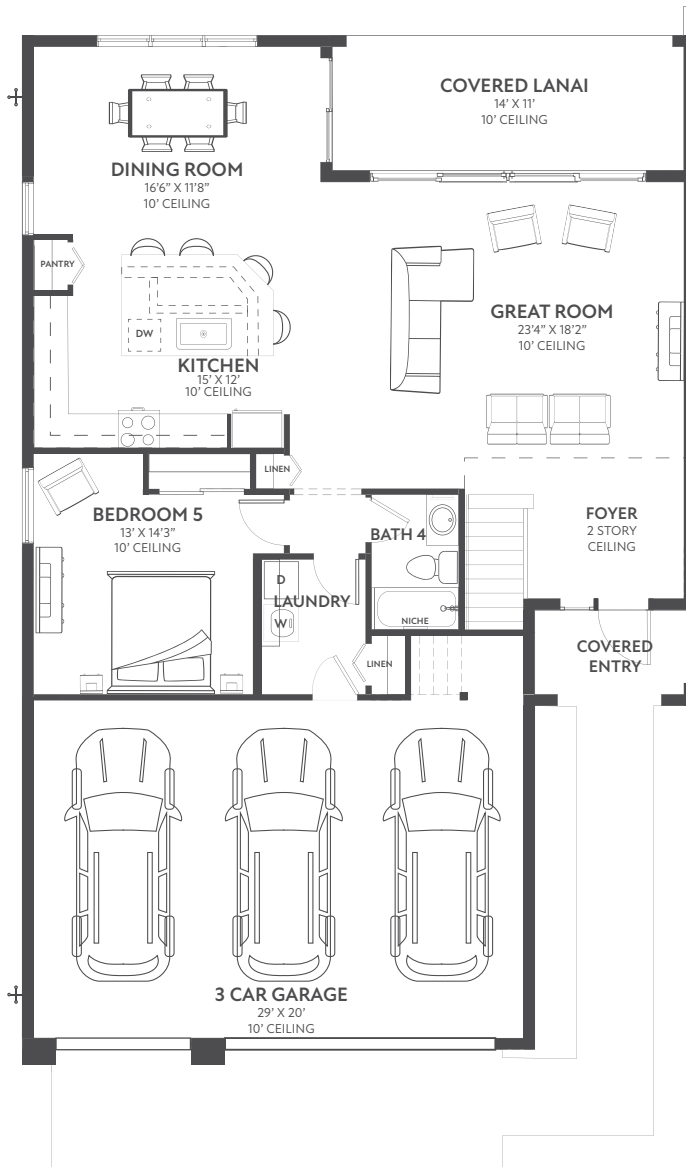

RIVIERA

CONTEMPO

LUXE

MODERNA

FIRST FLOOR

SECOND FLOOR

5 BEDROOMS

4 BATHS

GREAT ROOM

LOFT

DINING ROOM

3 CAR GARAGE

1,311 1ST FLOOR AC SQ. FT.

1,706 2ND FLOOR AC SQ. FT.

3,017 AC SQ. FT.

655 GARAGE SQ. FT.

176 LANAI SQ. FT.

54 ENTRY SQ. FT.

3,901 TOTAL SQ. FT.