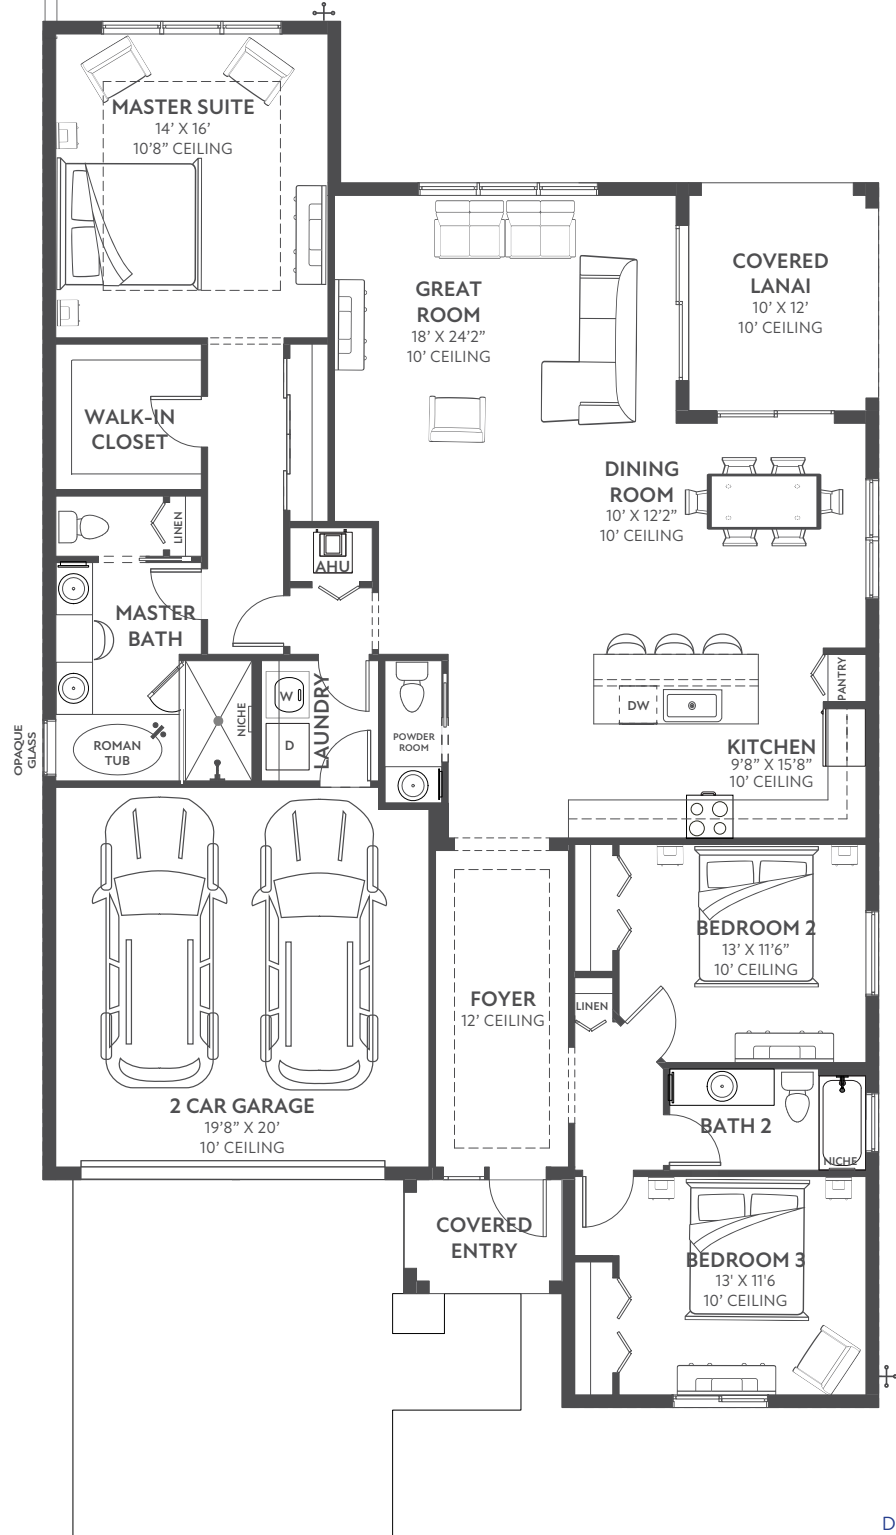

RIO GRAND

MODERNA

GREAT ROOM:
SLIDING GLASS DOOR
PERMITTED OPTION

- 3 BEDROOMS
- 2.5 BATHS
- GREAT ROOM
- DINING ROOM
- 2 CAR GARAGE

- 2,106 AC SQ. FT.
- 417 GARAGE SQ. FT.
- 120 LANAI SQ. FT.
- 50 ENTRY SQ. FT.
- 2,693 TOTAL SQ. FT.

DECORATED
MODEL