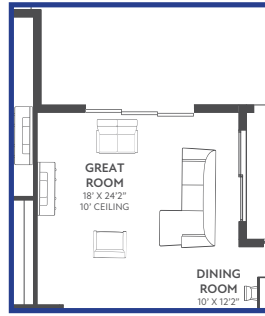

RIO GRAND

MODERNA

GREAT ROOM:
SLIDING GLASS DOOR
PERMITTED OPTION

- 3 BEDROOMS
- 2.5 BATHS
- GREAT ROOM
- DINING ROOM
- 2 CAR GARAGE

- 2,106 AC SQ. FT.
- 417 GARAGE SQ. FT.
- 120 LANAI SQ. FT.
- 50 ENTRY SQ. FT.
- 2,693 TOTAL SQ. FT.