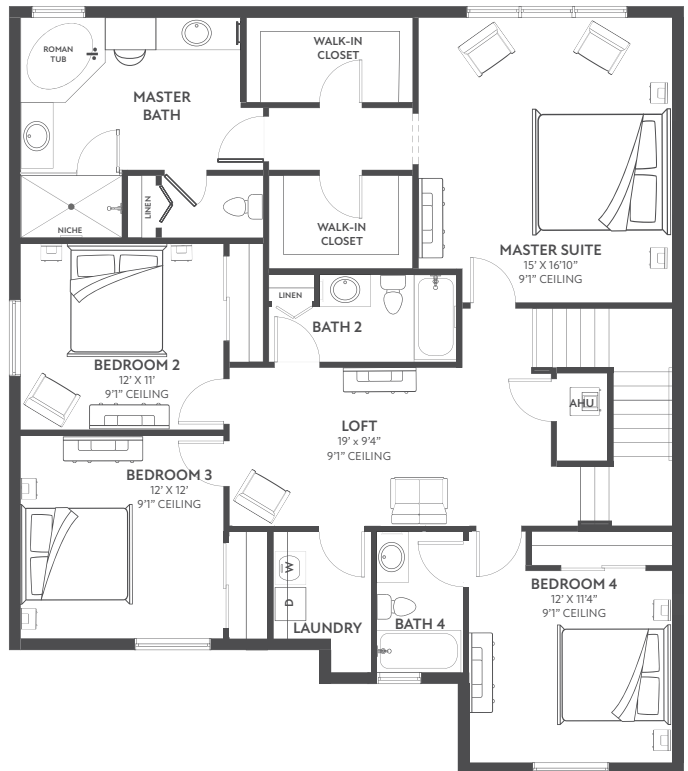

# PALMA

CONTEMPO

LUXE

MODERNA

FIRST FLOOR

SECOND FLOOR

- 5 BEDROOMS
- 4 BATHS
- GREAT ROOM
- LOFT
- DINING ROOM
- 2 CAR GARAGE

- 1,318 1ST FLOOR AC SQ. FT.
- 1,546 2ND FLOOR AC SQ. FT.
- 2,864 AC SQ. FT.
- 411 GARAGE SQ. FT.
- 197 LANAI SQ. FT.
- 55 ENTRY SQ. FT.
- 3,527 TOTAL SQ. FT.