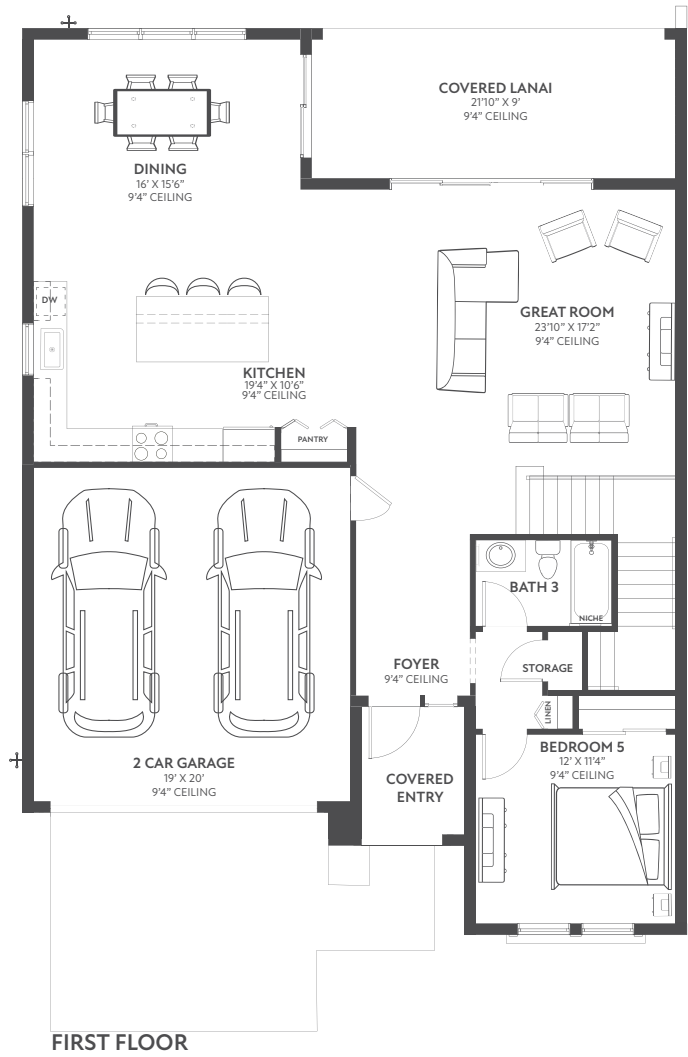

# PALMA

CONTEMPO

LUXE

MODERNA

FIRST FLOOR

SECOND FLOOR

- 5 BEDROOMS
- 4 BATHS
- GREAT ROOM
- LOFT
- DINING ROOM
- 2 CAR GARAGE

- 1,318 1ST FLOOR AC SQ. FT.
- 1,546 2ND FLOOR AC SQ. FT.
- 2,864 AC SQ. FT.
- 411 GARAGE SQ. FT.
- 197 LANAI SQ. FT.
- 55 ENTRY SQ. FT.
- 3,527 TOTAL SQ. FT.