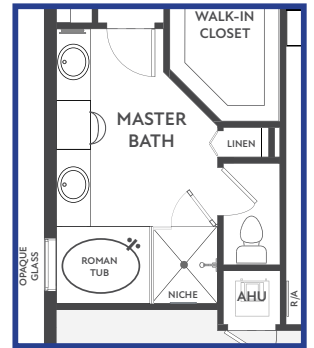

LAGO GRAND

CONTEMPO

LUXE

MODERNA

- 3 BEDROOMS
- 2.5 BATHS
- GREAT ROOM
- BREAKFAST
- DINING ROOM
- DEN
- 2 CAR GARAGE

2,117 AC SQ. FT.
 431 GARAGE SQ. FT.
 115 LANAI SQ. FT.
 37 ENTRY SQ. FT.
 2,700 TOTAL SQ. FT.

**MASTER BATH:
TUB/SHOWER
PERMITTED OPTION**

**MASTER BATH:
DOUBLE SHOWER
PERMITTED OPTION**