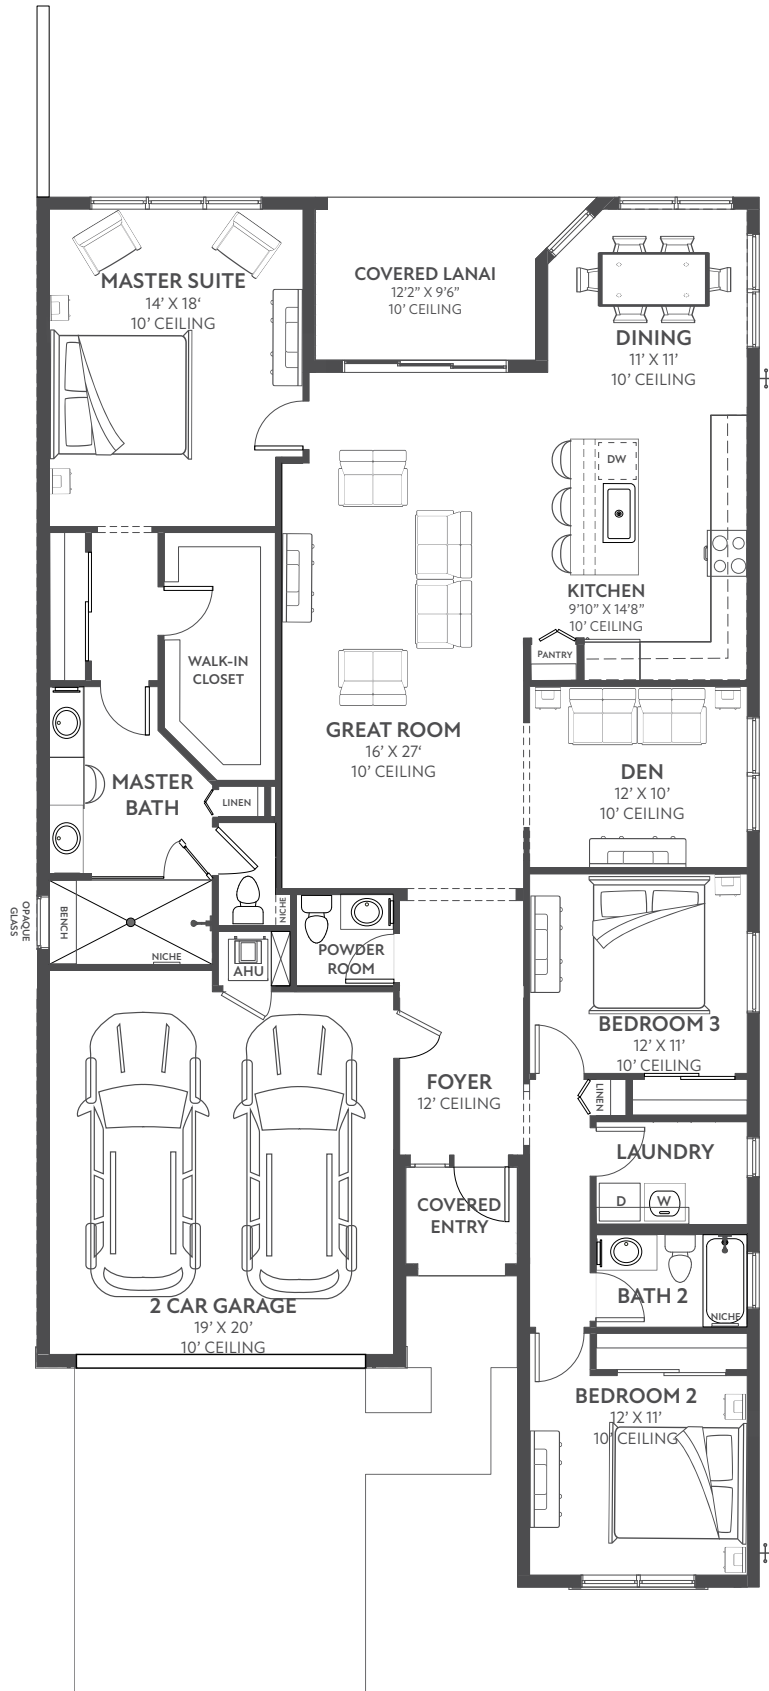

LAGO GRAND

CONTEMPO

LUXE

MODERNA

- 3 BEDROOMS
- 2.5 BATHS
- GREAT ROOM
- BREAKFAST
- DINING ROOM
- DEN
- 2 CAR GARAGE

2,117 AC SQ. FT.
 431 GARAGE SQ. FT.
 115 LANAI SQ. FT.
 37 ENTRY SQ. FT.
 2,700 TOTAL SQ. FT.

**MASTER BATH:
TUB/SHOWER
PERMITTED OPTION**

**MASTER BATH:
DOUBLE SHOWER
PERMITTED OPTION**