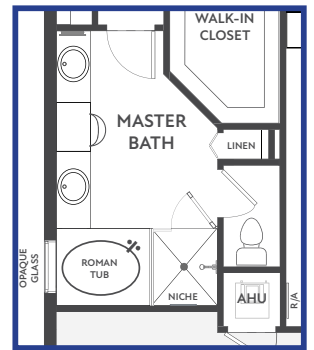

LAGO

CONTEMPO

LUXE

MODERNA

- 3 BEDROOMS
- 2 BATHS
- GREAT ROOM
- BREAKFAST
- DINING ROOM
- 2 CAR GARAGE

1,998 AC SQ. FT.
 430 GARAGE SQ. FT.
 233 LANAI SQ. FT.
 37 ENTRY SQ. FT.
 2,698 TOTAL SQ. FT.

**MASTER BATH:
TUB/SHOWER
PERMITTED OPTION**

**MASTER BATH:
DOUBLE SHOWER
PERMITTED OPTION**