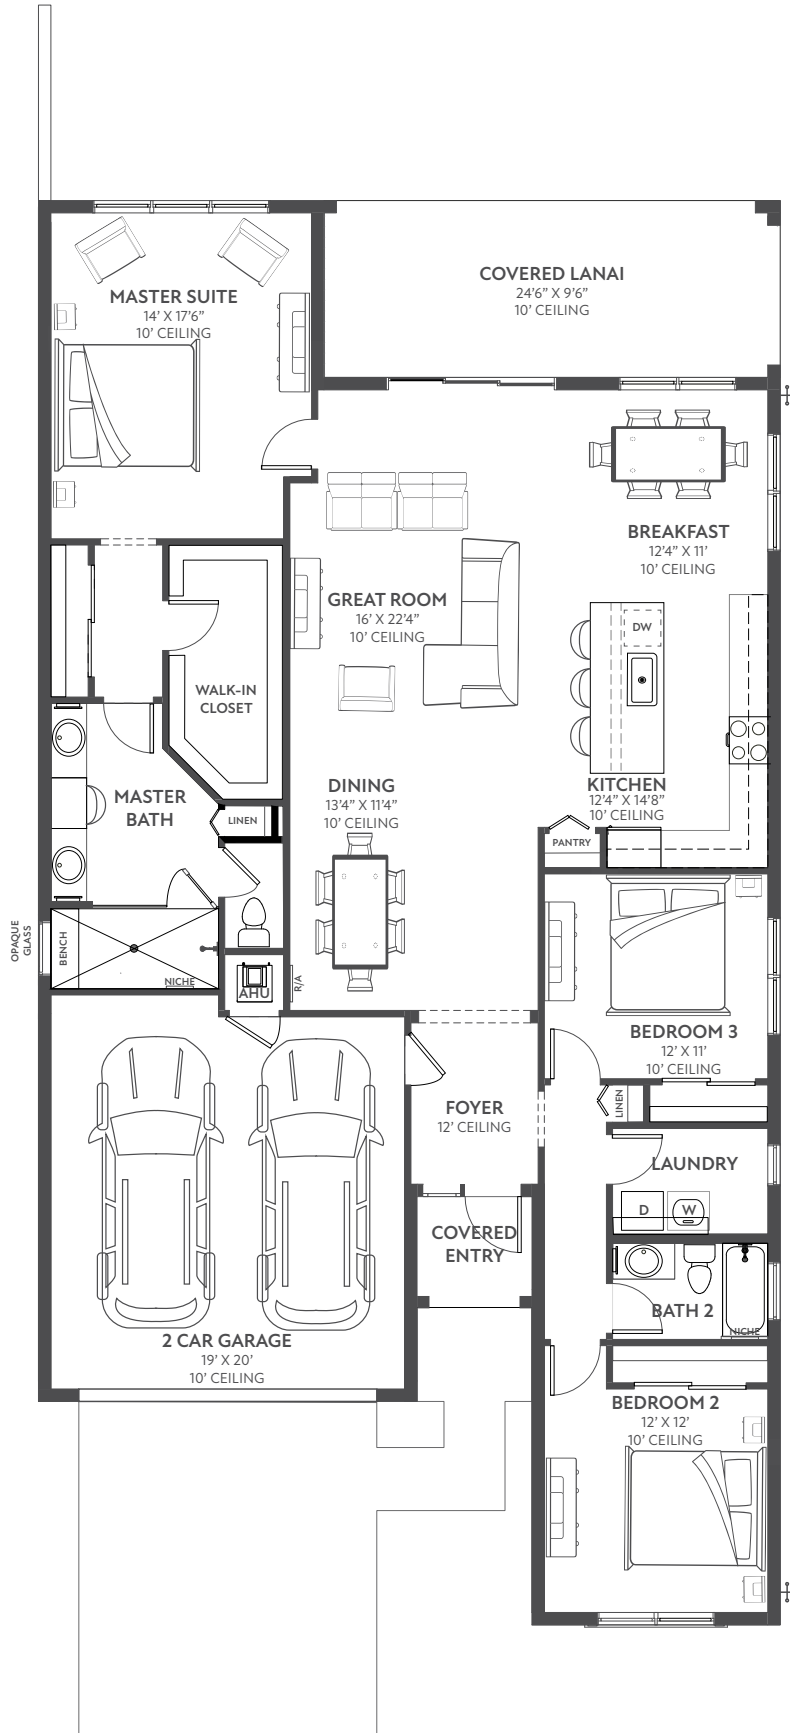

LAGO

CONTEMPO

LUXE

MODERNA

- 3 BEDROOMS
- 2 BATHS
- GREAT ROOM
- BREAKFAST
- DINING ROOM
- 2 CAR GARAGE

1,998 AC SQ. FT.
 430 GARAGE SQ. FT.
 233 LANAI SQ. FT.
 37 ENTRY SQ. FT.
 2,698 TOTAL SQ. FT.

**MASTER BATH:
TUB/SHOWER
PERMITTED OPTION**

**MASTER BATH:
DOUBLE SHOWER
PERMITTED OPTION**