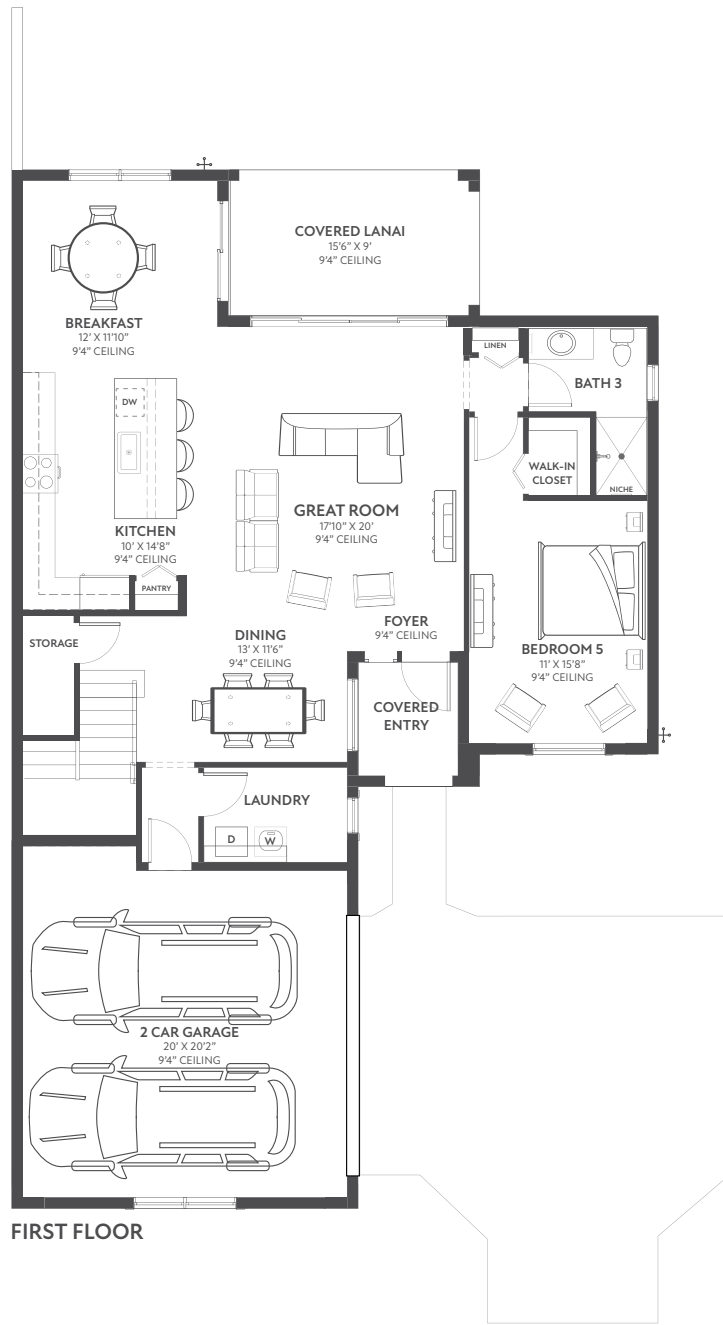

# CABO GRAND

CONTEMPO

LUXE

MODERNA

5 BEDROOMS

3 BATHS

GREAT ROOM

LOFT

BREAKFAST

DINING ROOM

2 CAR GARAGE

1,302 1ST FLOOR AC SQ. FT.

1,373 2ND FLOOR AC SQ. FT.

2,675 AC SQ. FT.

456 GARAGE SQ. FT.

140 LANAI SQ. FT.

50 ENTRY SQ. FT.

3,321 TOTAL SQ. FT.

FIRST FLOOR

SECOND FLOOR

**MASTER BATH:  
TUB/SHOWER  
PERMITTED OPTION**