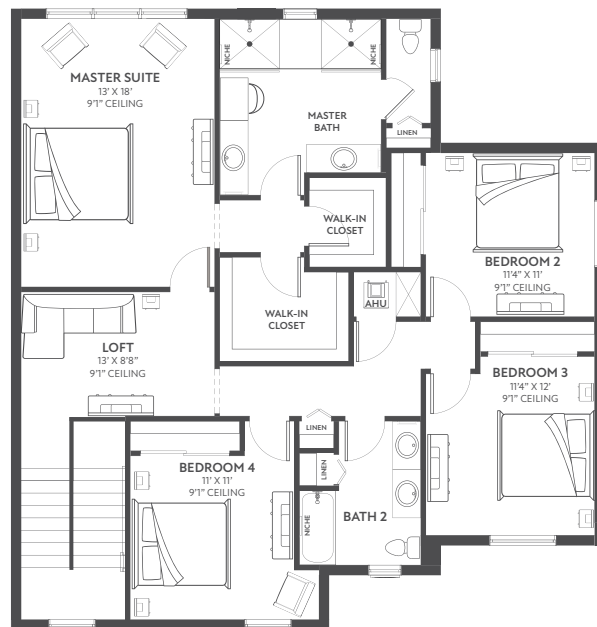

# CABO GRAND

CONTEMPO

LUXE

MODERNA

5 BEDROOMS

3 BATHS

GREAT ROOM

LOFT

BREAKFAST

DINING ROOM

2 CAR GARAGE

1,302 1ST FLOOR AC SQ. FT.

1,373 2ND FLOOR AC SQ. FT.

2,675 AC SQ. FT.

456 GARAGE SQ. FT.

140 LANAI SQ. FT.

50 ENTRY SQ. FT.

3,321 TOTAL SQ. FT.

FIRST FLOOR

SECOND FLOOR

**MASTER BATH:  
TUB/SHOWER  
PERMITTED OPTION**