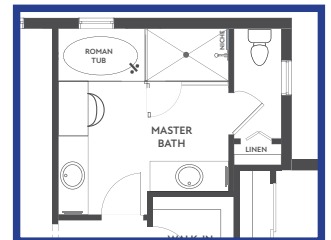

# CABO

CONTEMPO

LUXE

MODERNA

FIRST FLOOR

4 BEDROOMS

2.5 BATHS

GREAT ROOM

LOFT

BREAKFAST

DINING ROOM

3 CAR GARAGE

1,055 1ST FLOOR AC SQ. FT.

1,373 2ND FLOOR AC SQ. FT.

2,428 AC SQ. FT.

703 GARAGE SQ. FT.

140 LANAI SQ. FT.

50 ENTRY SQ. FT.

3,321 TOTAL SQ. FT.

SECOND FLOOR

**MASTER BATH:  
TUB/SHOWER  
PERMITTED OPTION**

DECORATED  
MODEL