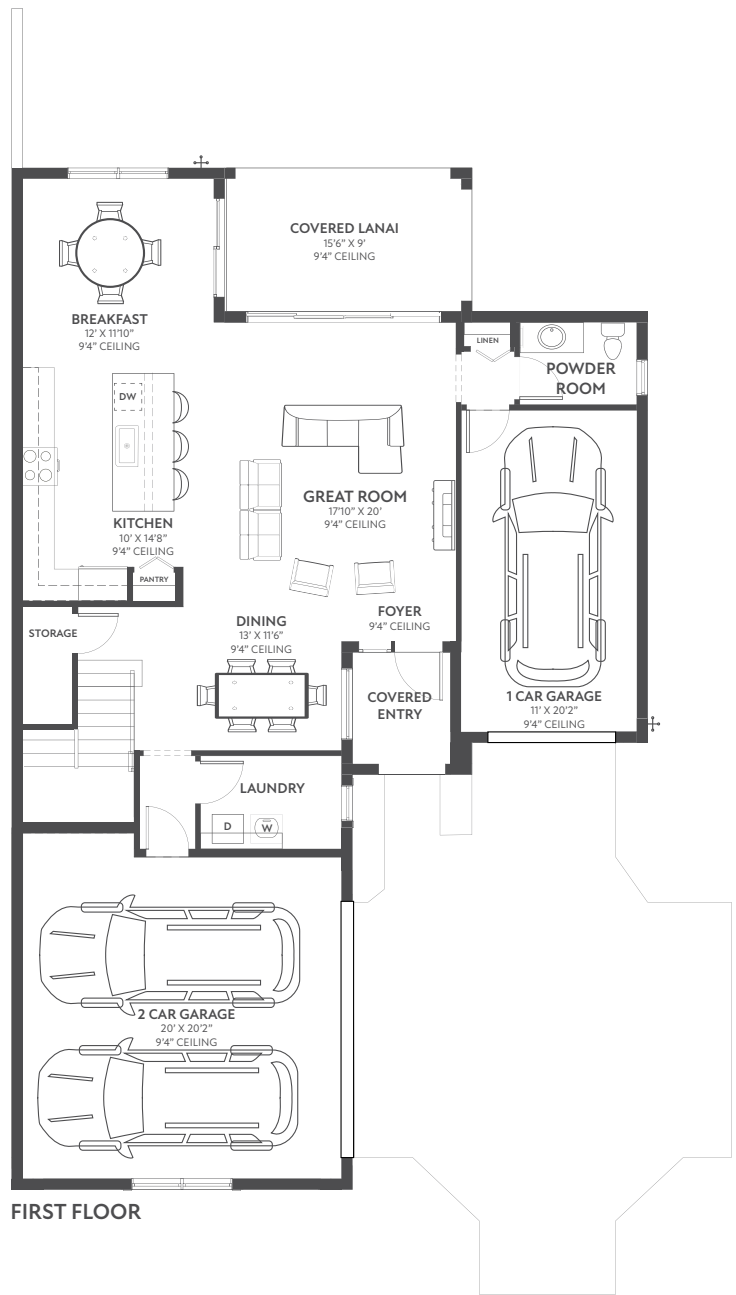

# CABO

CONTEMPO

LUXE

MODERNA

FIRST FLOOR

4 BEDROOMS

2.5 BATHS

GREAT ROOM

LOFT

BREAKFAST

DINING ROOM

3 CAR GARAGE

1,055 1ST FLOOR AC SQ. FT.

1,373 2ND FLOOR AC SQ. FT.

2,428 AC SQ. FT.

703 GARAGE SQ. FT.

140 LANAI SQ. FT.

50 ENTRY SQ. FT.

3,321 TOTAL SQ. FT.

SECOND FLOOR

**MASTER BATH:  
TUB/SHOWER  
PERMITTED OPTION**

DECORATED  
MODEL