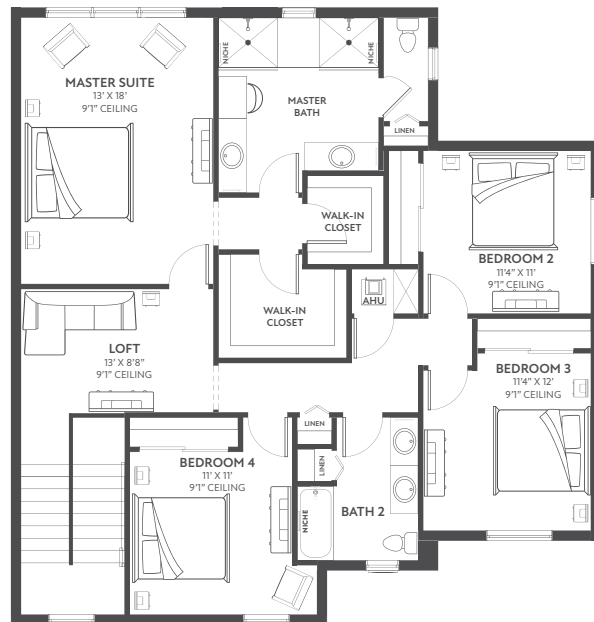

# CABO

CONTEMPO

LUXE

MODERNA

FIRST FLOOR

4 BEDROOMS

2.5 BATHS

GREAT ROOM

LOFT

BREAKFAST

DINING ROOM

3 CAR GARAGE

1,055 1ST FLOOR AC SQ. FT.

1,373 2ND FLOOR AC SQ. FT.

2,428 AC SQ. FT.

703 GARAGE SQ. FT.

140 LANAI SQ. FT.

50 ENTRY SQ. FT.

3,321 TOTAL SQ. FT.

SECOND FLOOR

**MASTER BATH:  
TUB/SHOWER  
PERMITTED OPTION**

DECORATED  
MODEL