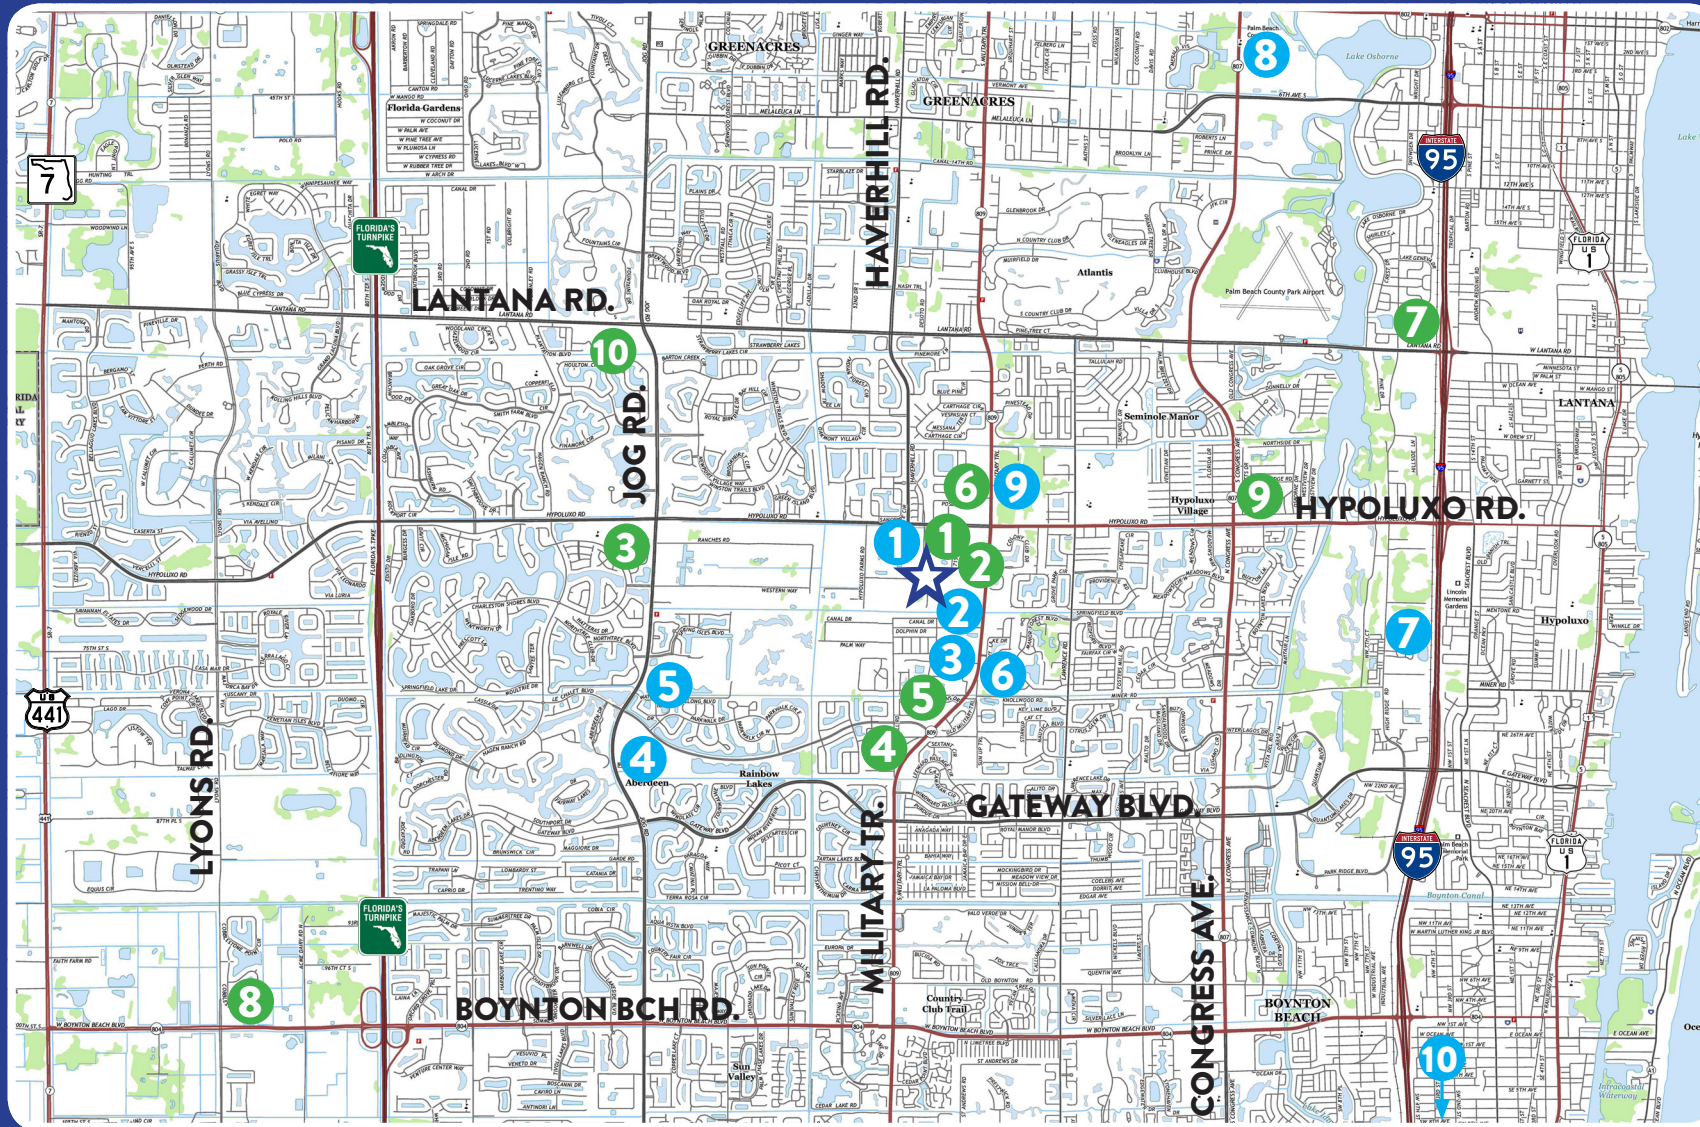

# WHAT'S AROUND TOWN

## GROCERY / CONVENIENCE STORES

- |                             |   |
|-----------------------------|---|
| 1 Aldi<br>0.3 miles         | 6 Walmart Supercenter<br>0.8 miles        |
| 2 Western Beef<br>0.5 miles | 7 Costco Wholesale<br>4.5 miles           |
| 3 Winn Dixie<br>1.9 miles   | 8 Earth Fare<br>7.3 miles                 |
| 4 Publix<br>3.4 miles       | 9 CVS<br>2.1 miles                        |
| 5 Walgreens<br>1.9 miles    | 10 Walmart Neighborhood Mkt.<br>2.8 miles |

## POINTS OF INTEREST MAP

 **SHOPPING & ENTERTAINMENT**

- |  |   |
|--|---|
| <b>1</b> Mall at Wellington Green<br>11.2 miles              | <b>10</b> Boynton Town Center<br>4.7 miles          |
| <b>2</b> Downtown Delray<br>12 miles                         | <b>11</b> Cinemark Boynton Bch 14<br>4.7 miles      |
| <b>3</b> Boynton Beach Mall<br>4.8 miles                     | <b>12</b> Aberdeen Square<br>2.1 miles              |
| <b>4</b> Delray Marketplace<br>12.2 miles                    | <b>13</b> Boynton Lakes Plaza<br>2.2 miles          |
| <b>5</b> Pinewood Square<br>2.9 miles                        | <b>14</b> Downtown Lake Worth<br>7.1 miles          |
| <b>6</b> Shoppes at Sherbrooke<br>6.1 miles                  | <b>15</b> Palm Beach Outlets<br>14.3 miles          |
| <b>7</b> Oakwood Square<br>5.1 miles                         | <b>16</b> Rosemary Square (Cityplace)<br>13.9 miles |
| <b>8</b> Cobblestone Commons<br>Canyon Town Cntr 7.7 miles   | <b>17</b> Town Commons<br>4.6 miles                 |
| <b>9</b> Shoppes at Boynton<br>Renaissance Commons 4.7 miles | <b>18</b> Boca Town Center Mall<br>19.2 miles       |

 **AIRPORTS**

- |  |   |
|--|---|
| <b>1</b> Palm Beach Int. Airport<br>13 miles | <b>2</b> Ft. Lauderdale Airport<br>42.2 miles |
|--|---|