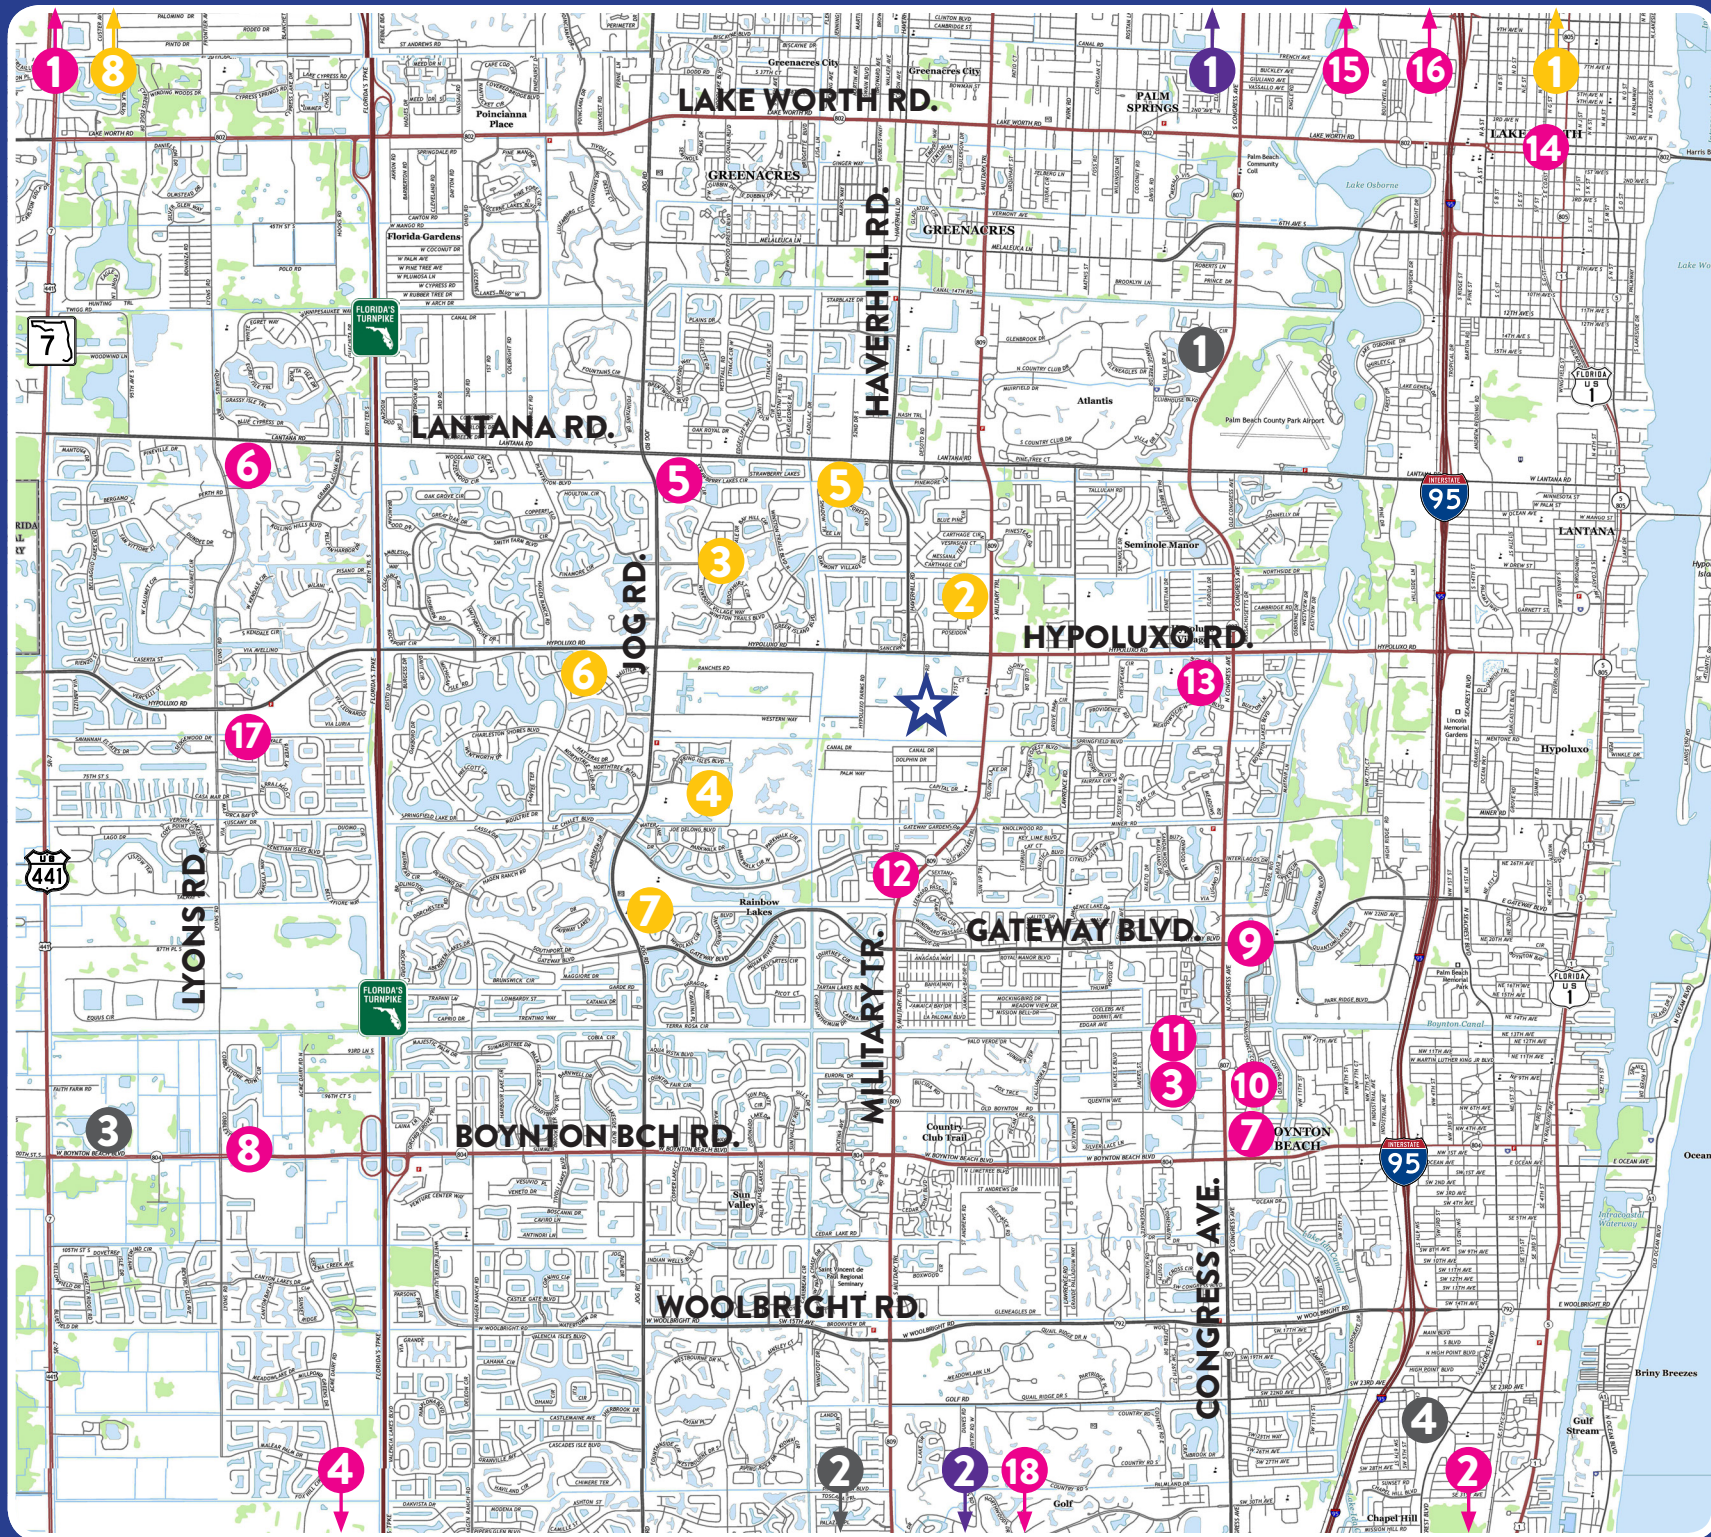

## GROCERY / CONVENIENCE STORES

- |                             |   |
|-----------------------------|---|
| 1 Aldi<br>0.3 miles         | 6 Walmart Supercenter<br>0.8 miles        |
| 2 Western Beef<br>0.5 miles | 7 Costco Wholesale<br>4.5 miles           |
| 3 Winn Dixie<br>1.9 miles   | 8 Earth Fare<br>7.3 miles                 |
| 4 Publix<br>3.4 miles       | 9 CVS<br>2.1 miles                        |
| 5 Walgreens<br>1.9 miles    | 10 Walmart Neighborhood Mkt.<br>2.8 miles |

## POINTS OF INTEREST MAP

 **SHOPPING & ENTERTAINMENT**

- |  |   |
|--|---|
| <b>1</b> Mall at Wellington Green<br>11.2 miles              | <b>10</b> Boynton Town Center<br>4.7 miles          |
| <b>2</b> Downtown Delray<br>12 miles                         | <b>11</b> Cinemark Boynton Bch 14<br>4.7 miles      |
| <b>3</b> Boynton Beach Mall<br>4.8 miles                     | <b>12</b> Aberdeen Square<br>2.1 miles              |
| <b>4</b> Delray Marketplace<br>12.2 miles                    | <b>13</b> Boynton Lakes Plaza<br>2.2 miles          |
| <b>5</b> Pinewood Square<br>2.9 miles                        | <b>14</b> Downtown Lake Worth<br>7.1 miles          |
| <b>6</b> Shoppes at Sherbrooke<br>6.1 miles                  | <b>15</b> Palm Beach Outlets<br>14.3 miles          |
| <b>7</b> Oakwood Square<br>5.1 miles                         | <b>16</b> Rosemary Square (Cityplace)<br>13.9 miles |
| <b>8</b> Cobblestone Commons<br>Canyon Town Cntr 7.7 miles   | <b>17</b> Town Commons<br>4.6 miles                 |
| <b>9</b> Shoppes at Boynton<br>Renaissance Commons 4.7 miles | <b>18</b> Boca Town Center Mall<br>19.2 miles       |