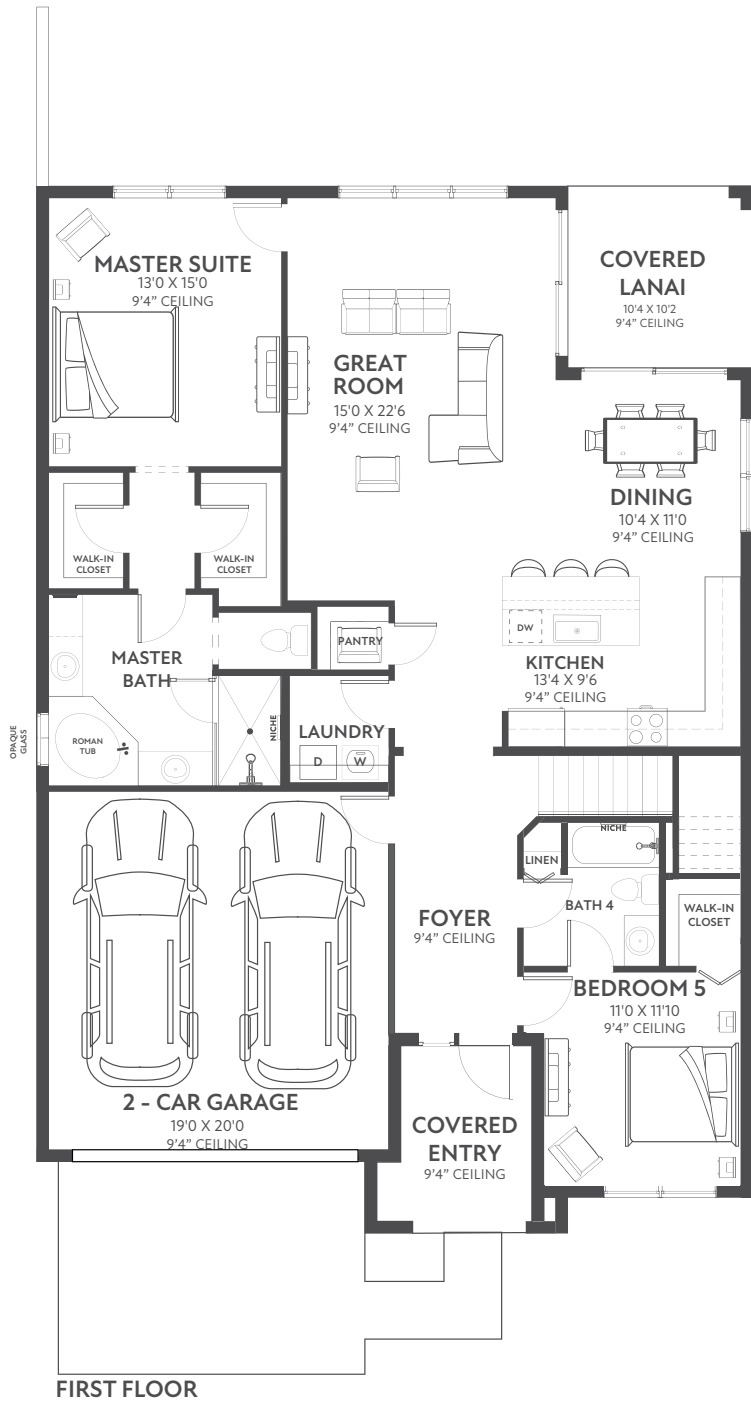

SONOMA GRAND

CONTEMPO

LUXE

MODERNA

- 5 BEDROOMS
- 4 BATHS
- GREAT ROOM
- DINING ROOM
- LOFT
- 2 CAR GARAGE

- 1,641 1ST FLOOR AC SQ. FT.
- 948 2ND FLOOR AC SQ. FT.
- 2,589 AC SQ. FT.
- 411 GARAGE SQ. FT.
- 105 LANAI SQ. FT.
- 89 ENTRY SQ. FT.
- 3,194 TOTAL SQ. FT.

FIRST FLOOR

SECOND MASTER PERMITTED OPTION