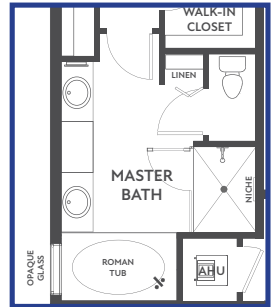

ISLA

CONTEMPO

LUXE

- 2 BEDROOMS
- 2 BATHS
- GREAT ROOM
- DEN
- DINING ROOM
- 2 CAR GARAGE

1,809 AC SQ. FT.
 413 GARAGE SQ. FT.
 126 LANAI SQ. FT.
 37 ENTRY SQ. FT.
 2,385 TOTAL SQ. FT.

**MASTER BATH:
 TUB/SHOWER
 PERMITTED OPTION**

DECORATED
 MODEL