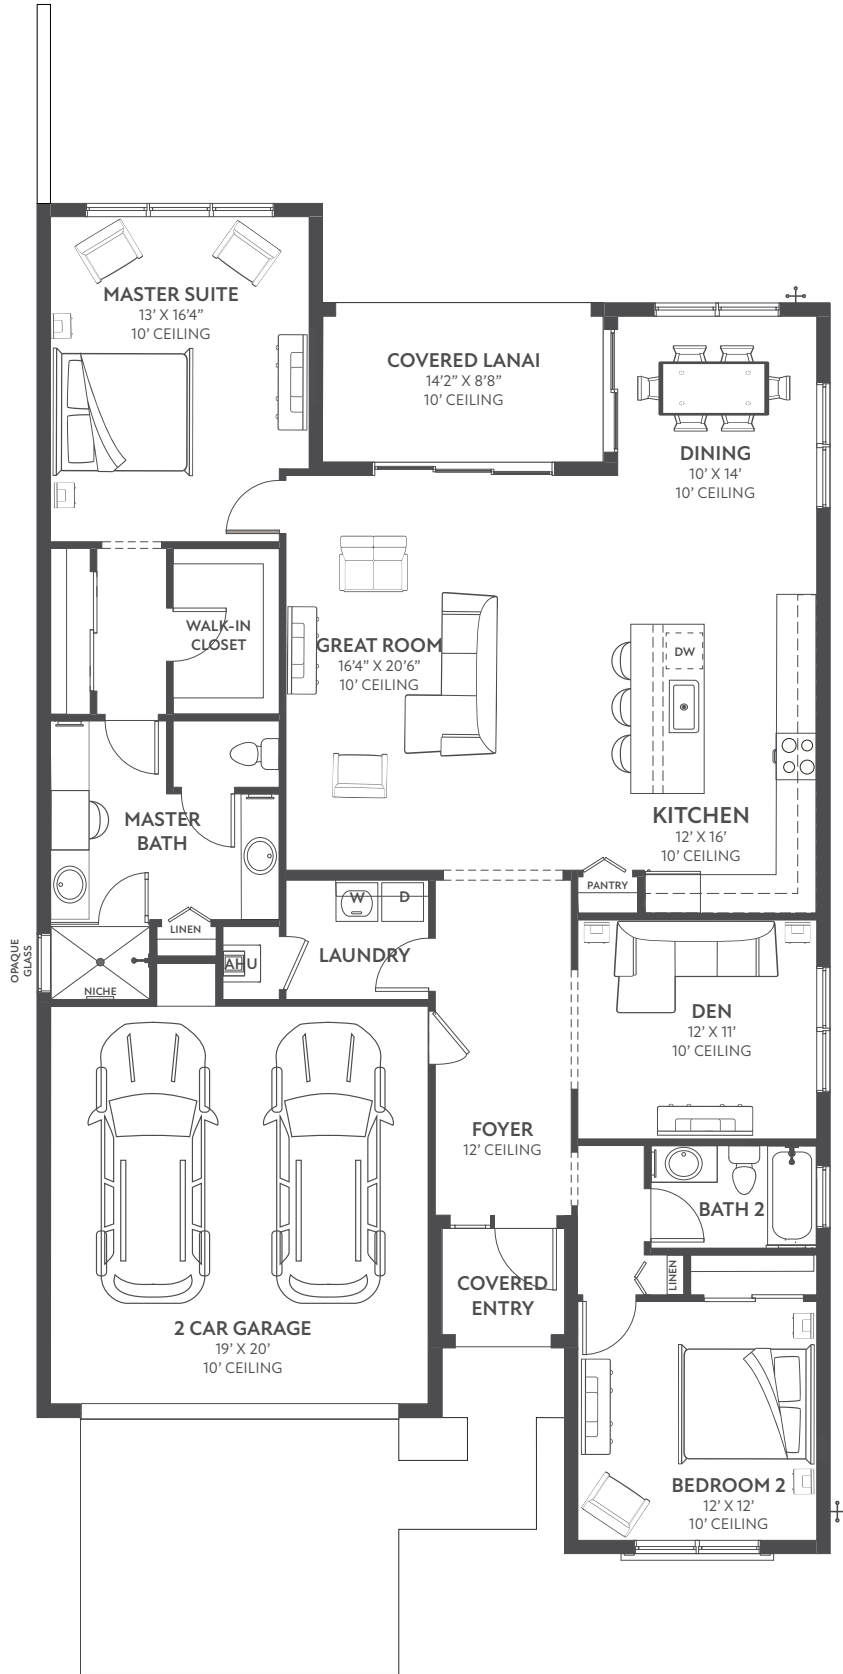

ISLA

CONTEMPO

LUXE

- 2 BEDROOMS
- 2 BATHS
- GREAT ROOM
- DEN
- DINING ROOM
- 2 CAR GARAGE

1,809 AC SQ. FT.
 413 GARAGE SQ. FT.
 126 LANAI SQ. FT.
 37 ENTRY SQ. FT.
 2,385 TOTAL SQ. FT.

**MASTER BATH:
 TUB/SHOWER
 PERMITTED OPTION**

DECORATED
 MODEL